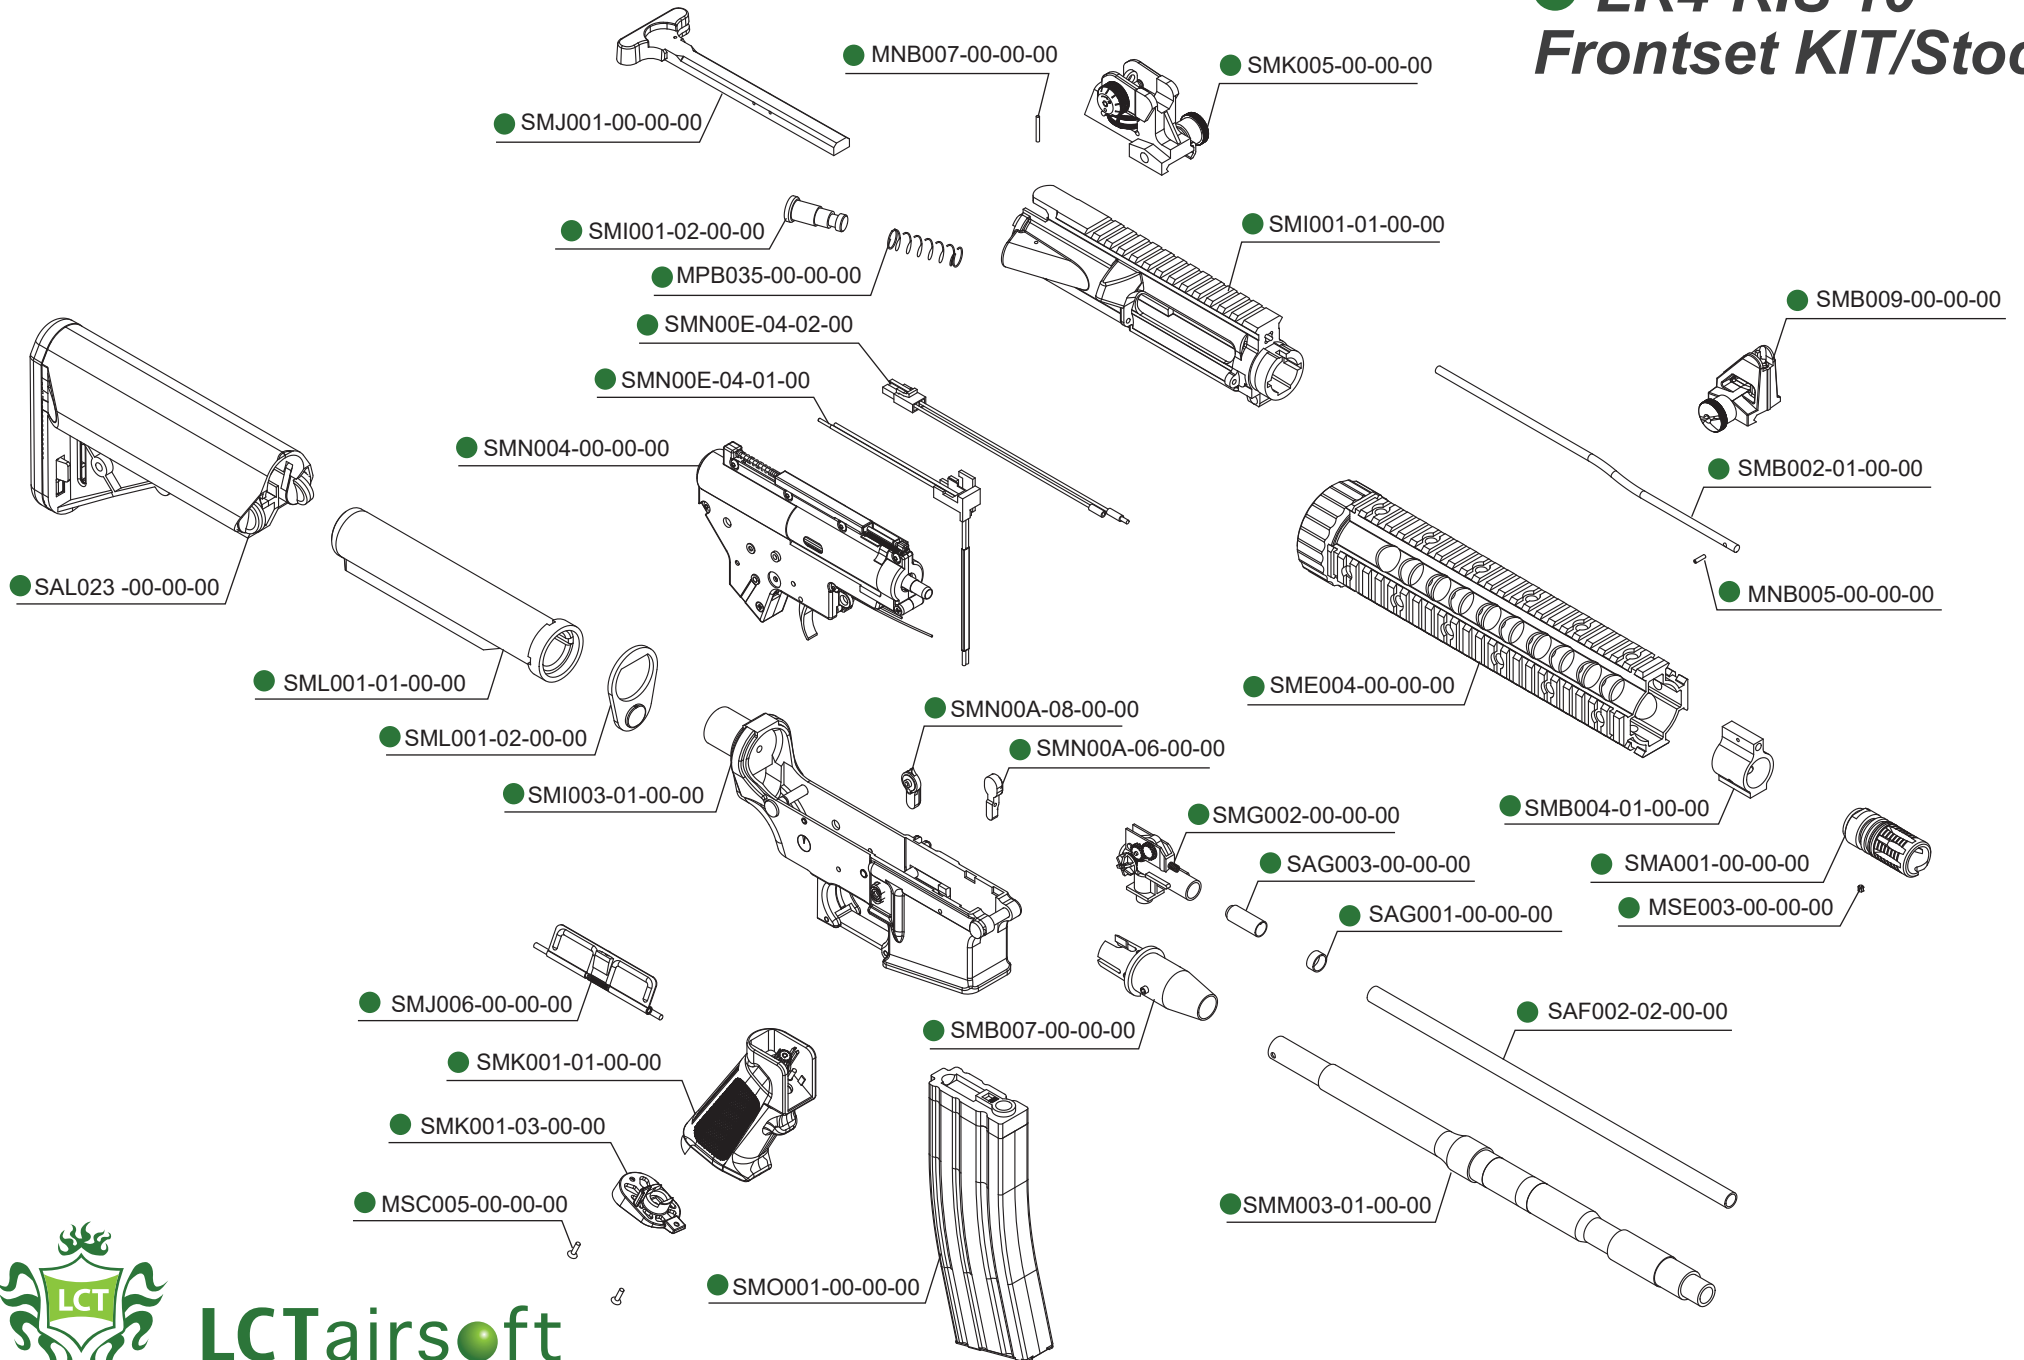

● LR4-RIS 10'' Frontset KIT/Stock

LCTairsoft