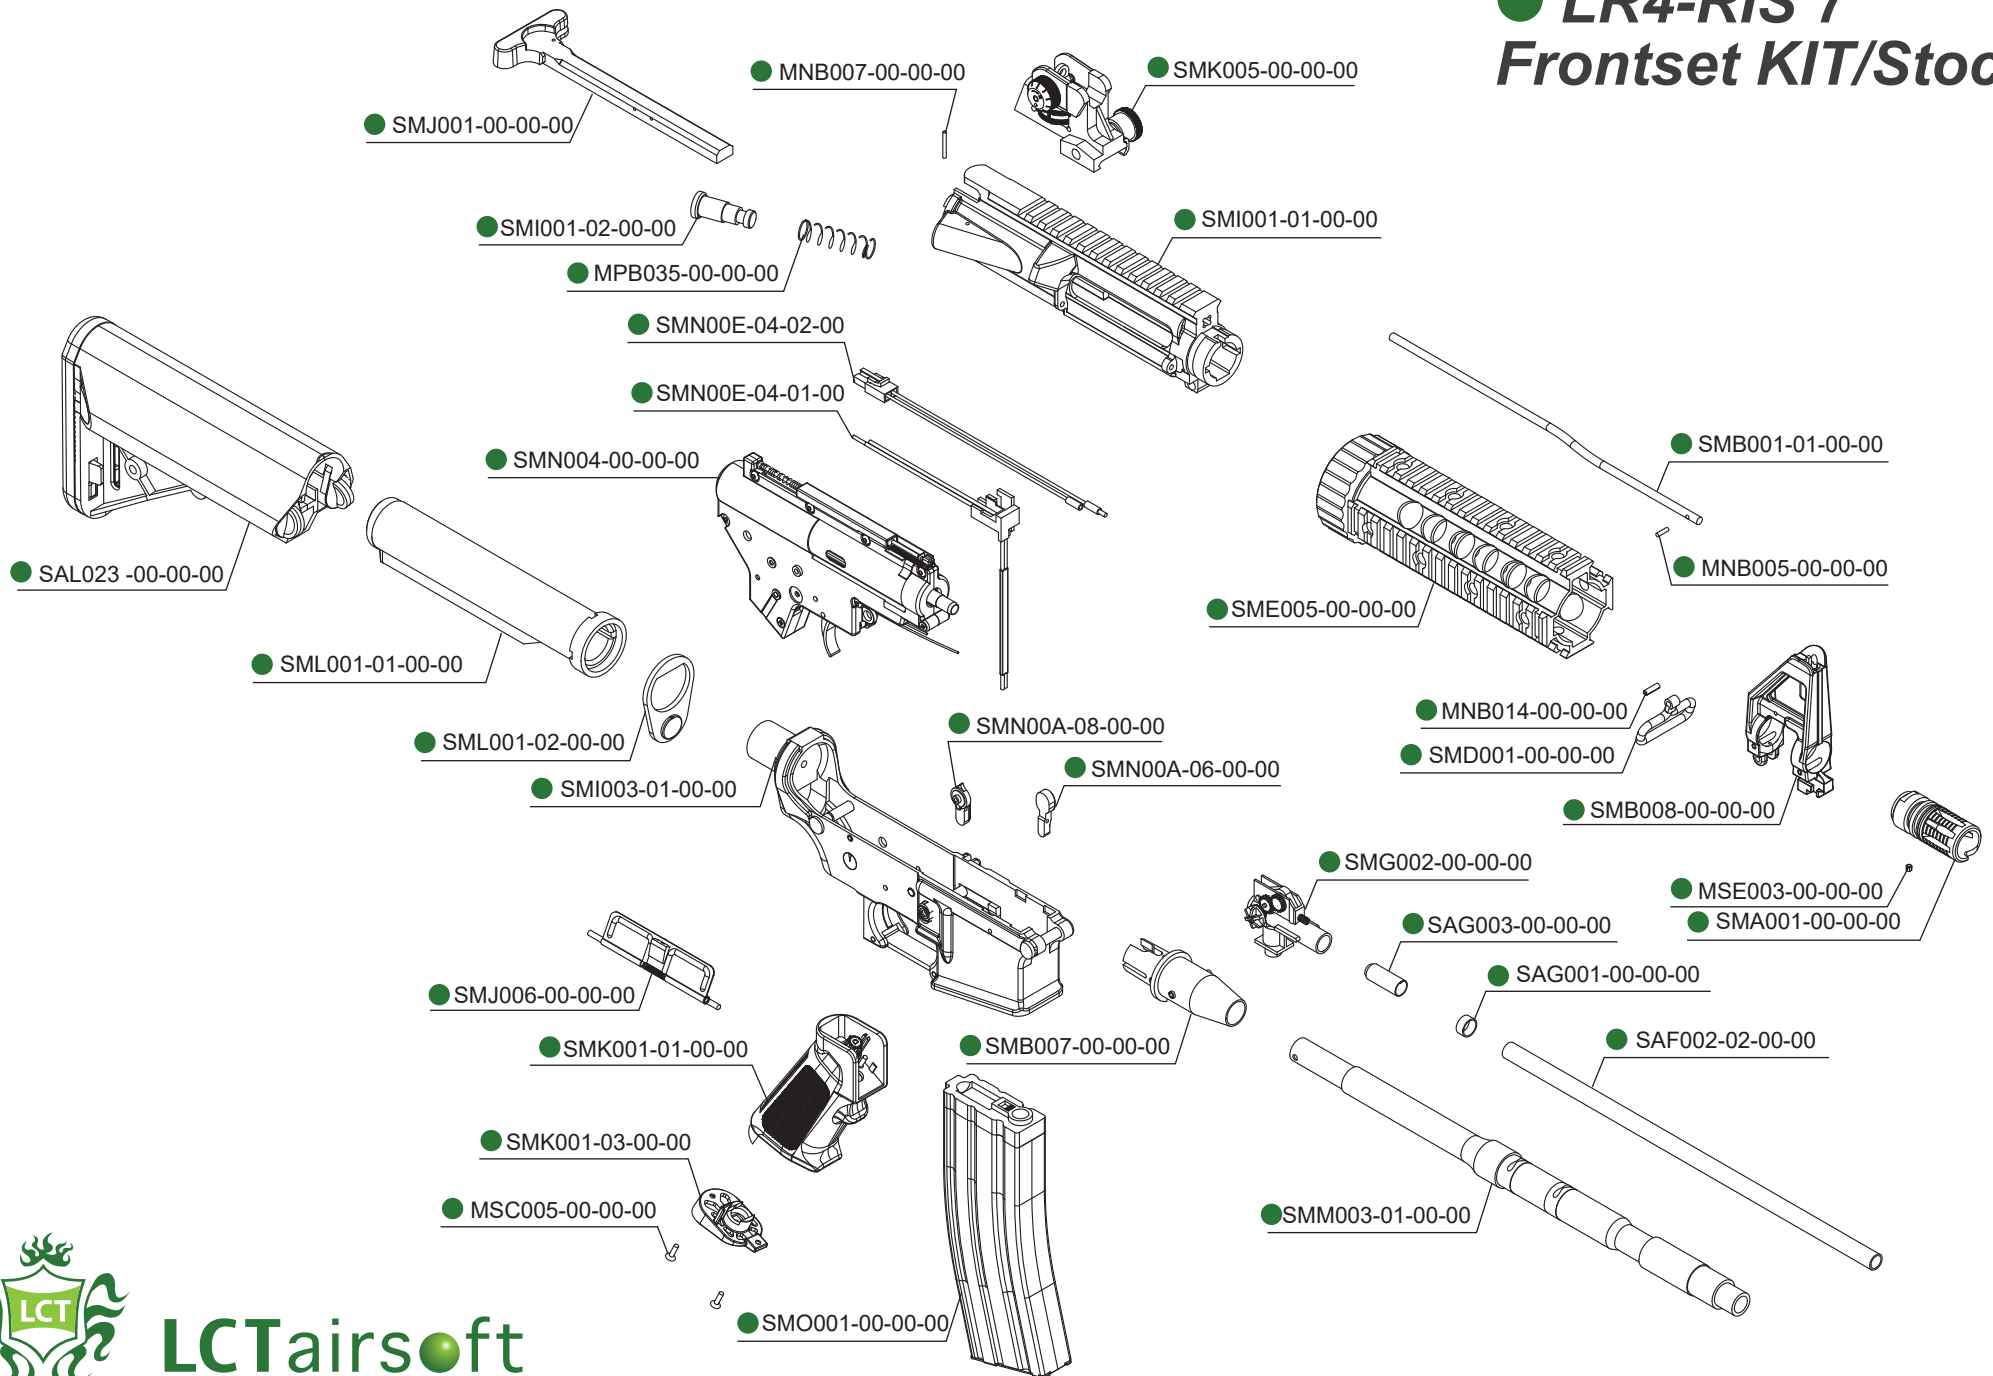

# ● LR4-RIS 7" Frontset KIT/Stock

LCTairsoft