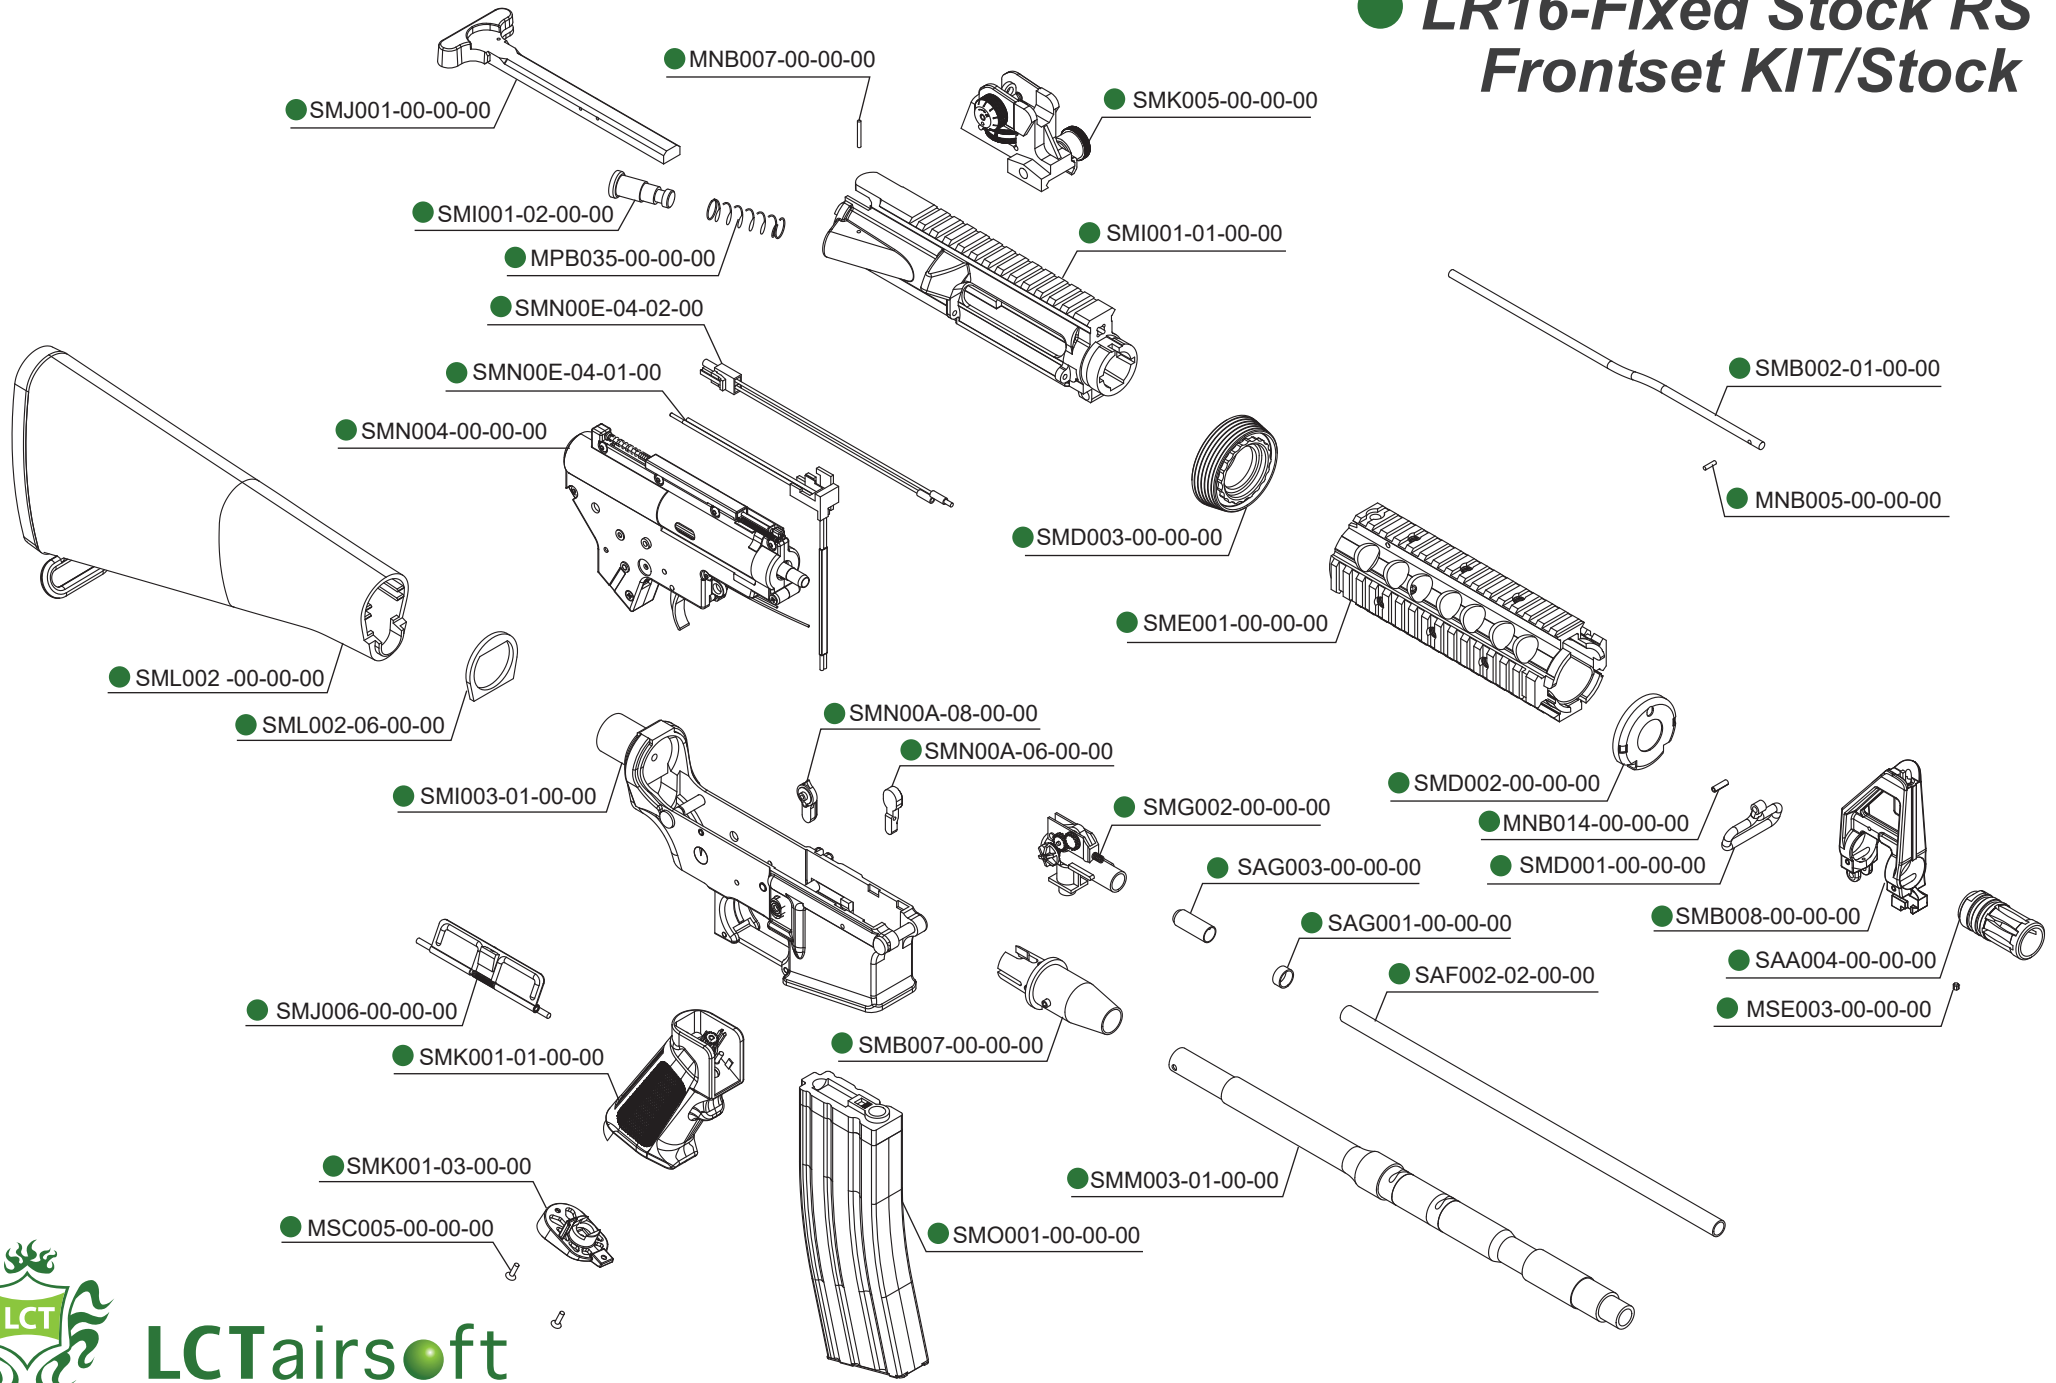

# ● LR16-Fixed Stock RS Frontset KIT/Stock

LCTairsoft