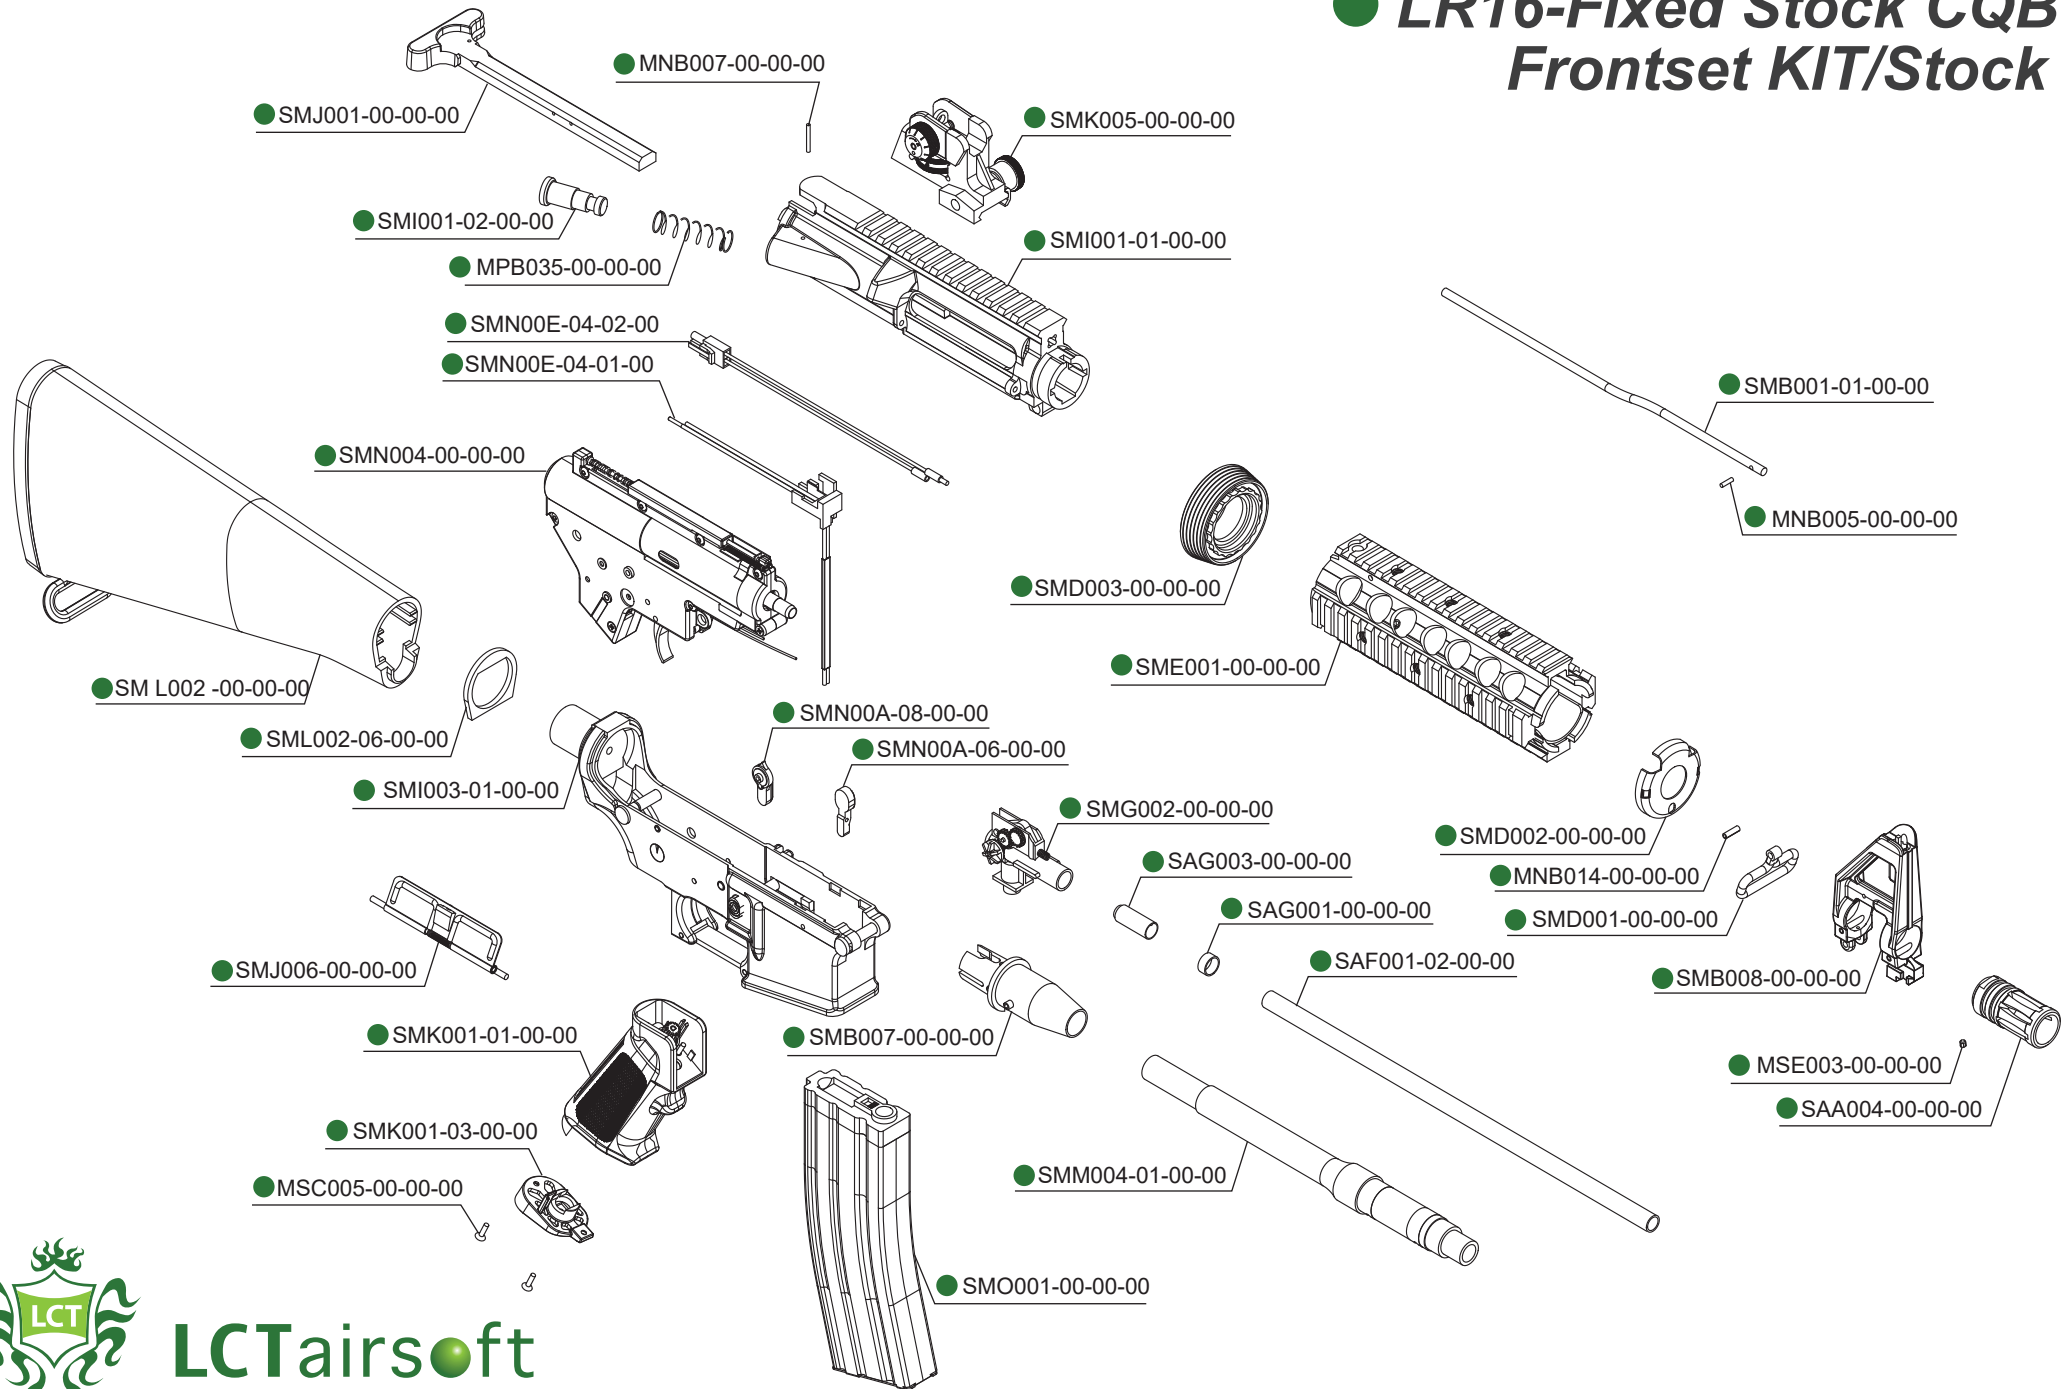

● LR16-Fixed Stock CQB Frontset KIT/Stock

LCTairsoft