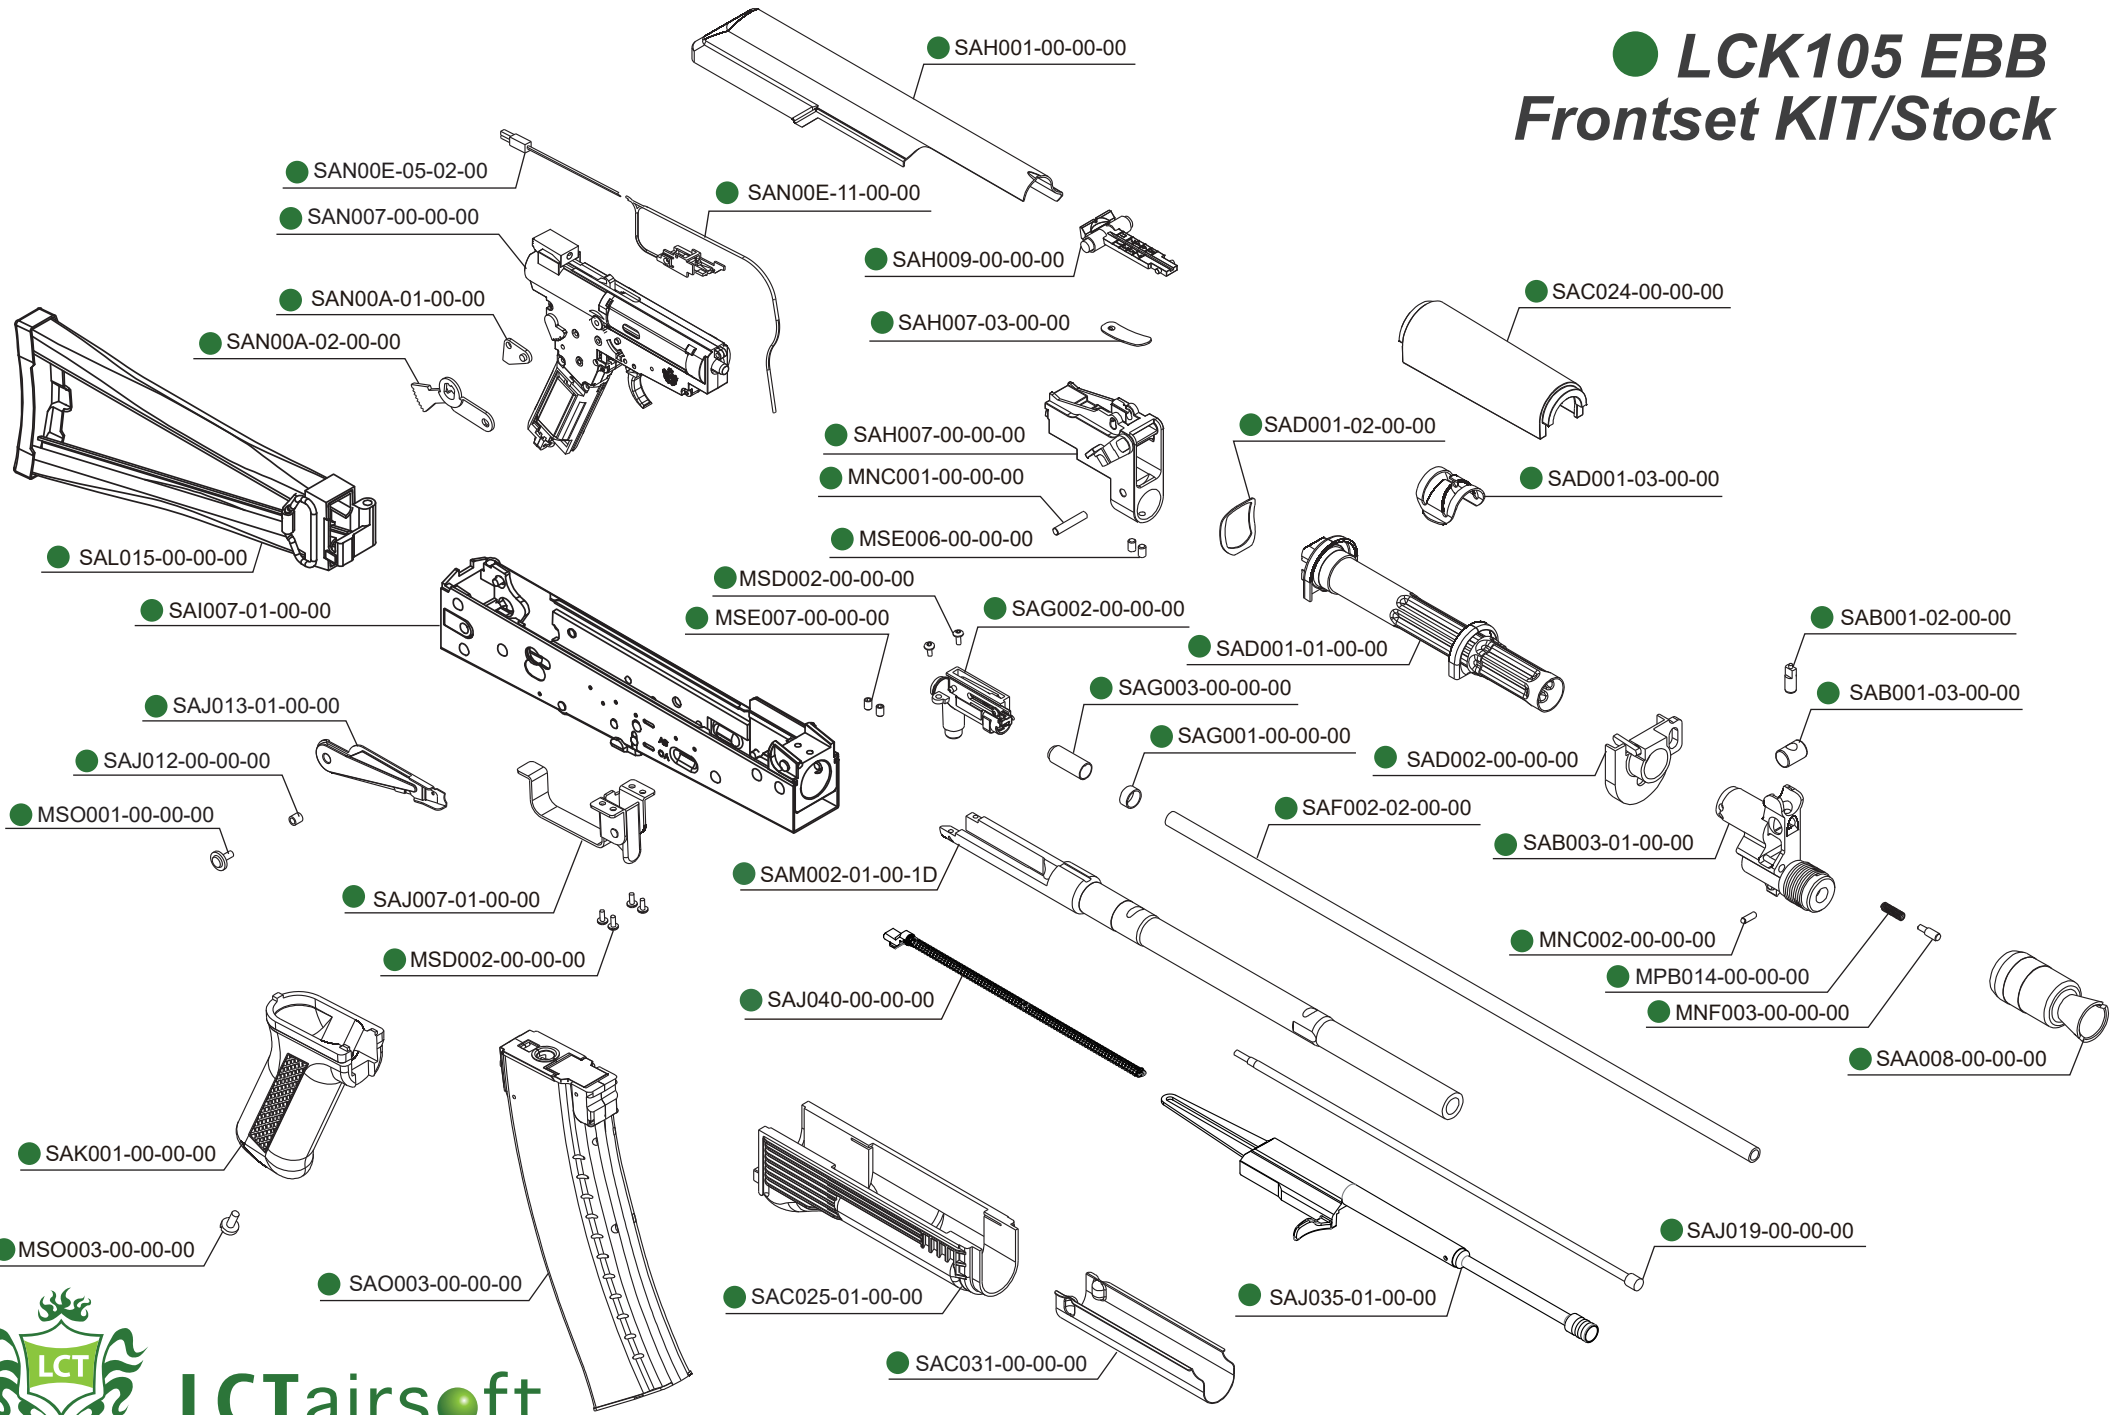

LCK105 EBB Frontset KIT/Stock

LCTairsoft