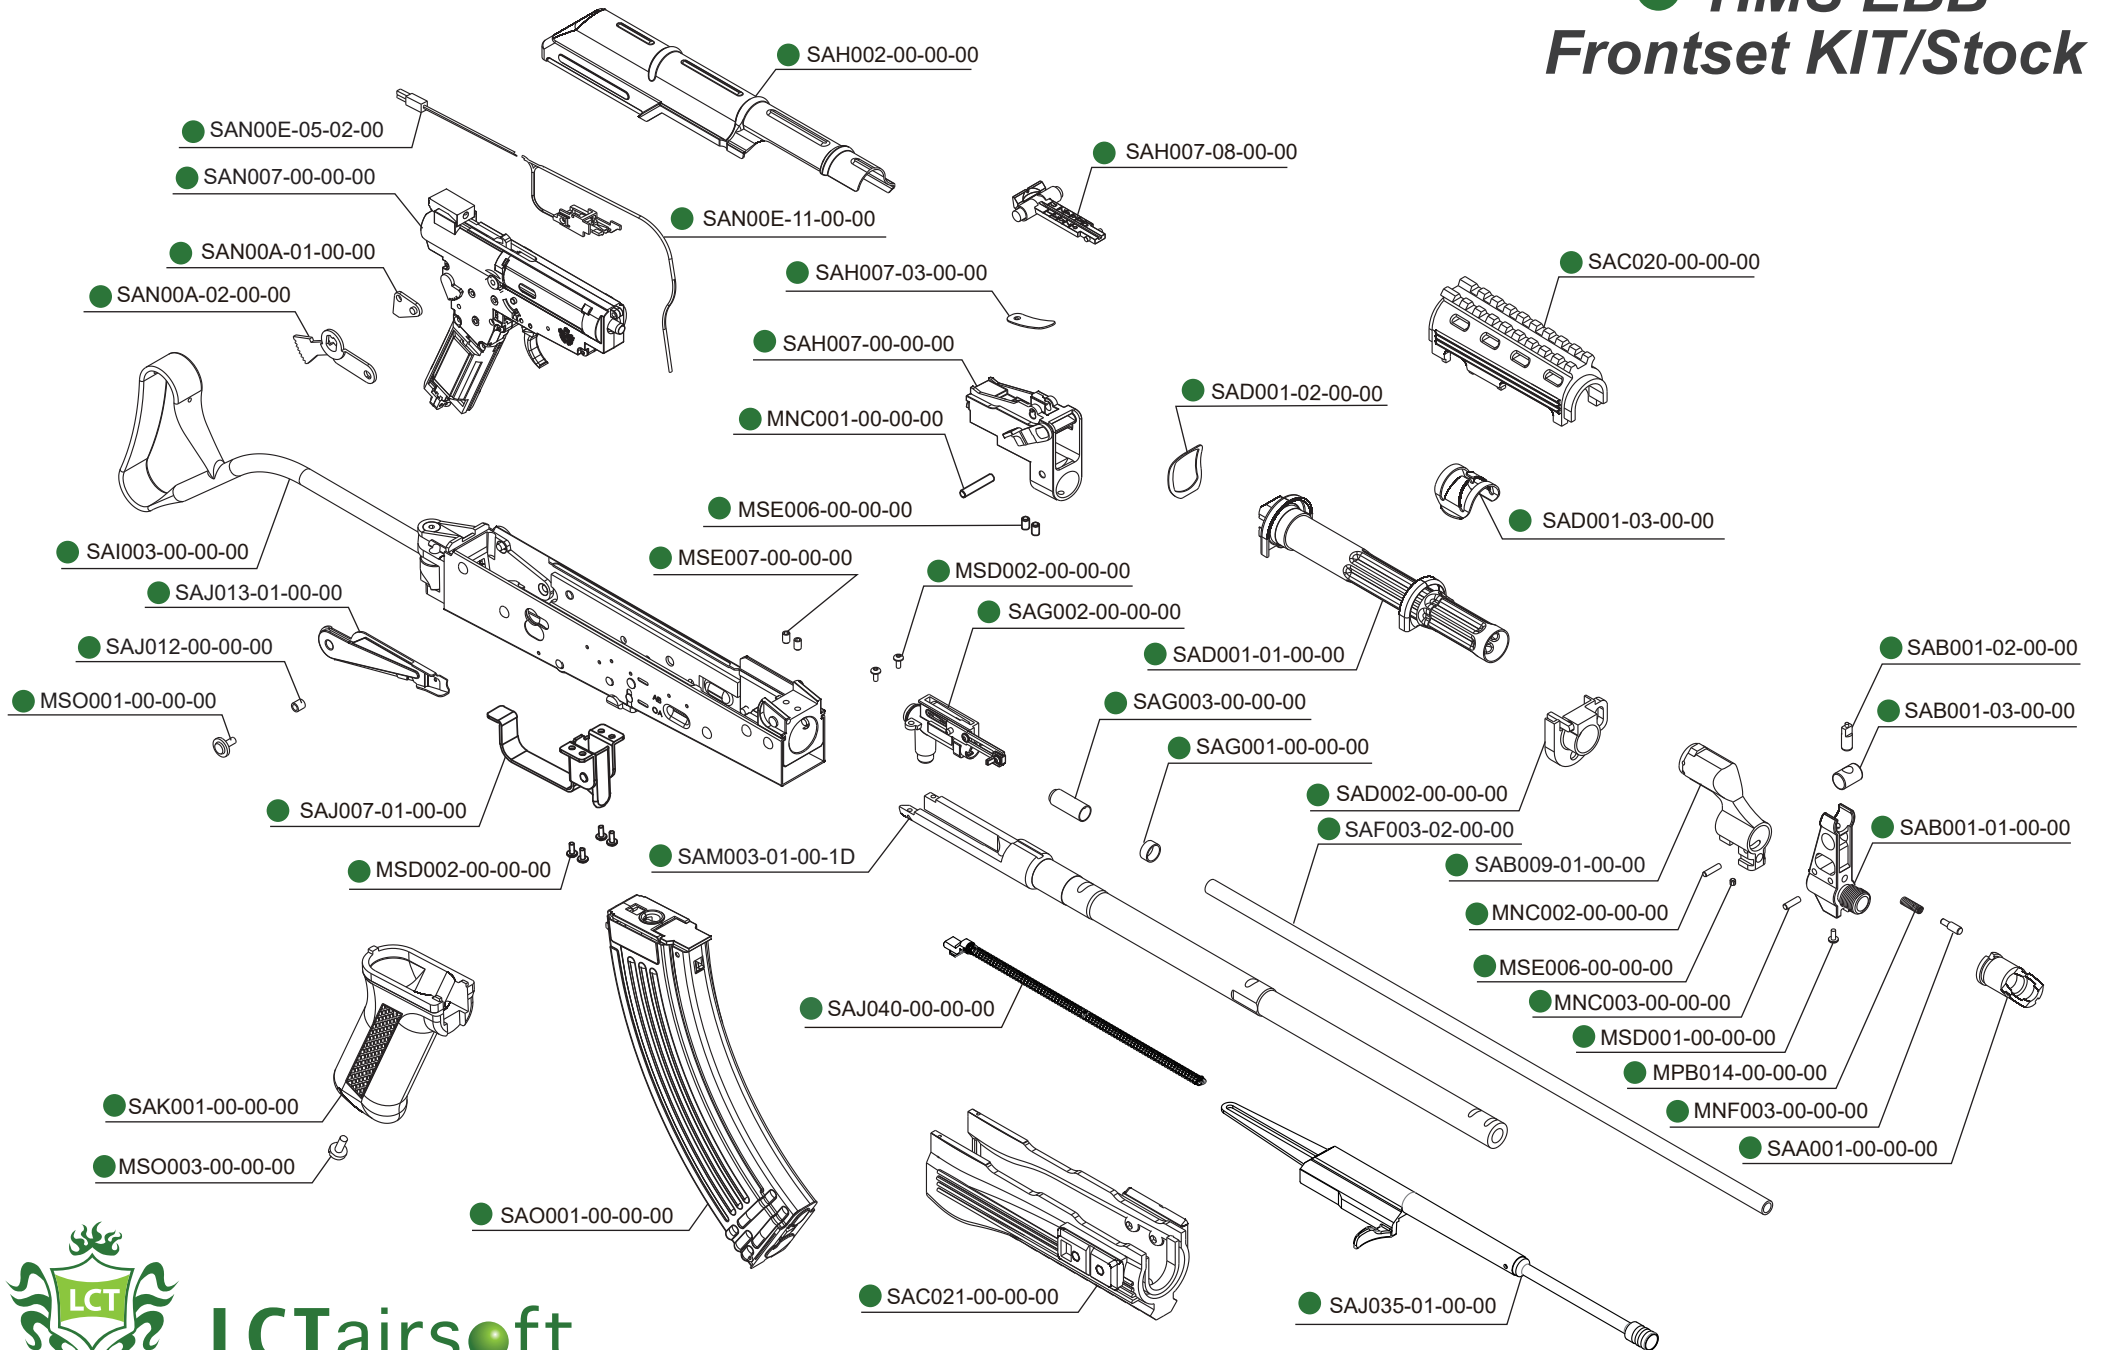

# TIMS EBB Frontset KIT/Stock

LCTairsoft